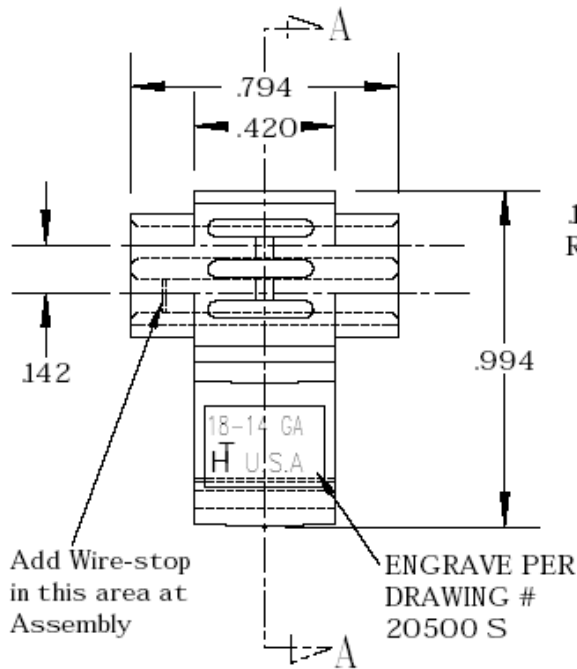

Instant Tap Connectors

Waytek Stock No.	Wire Range	Color	Insulation Maximum O.D.
31575	22-19 with wire stop	Red	.120
31576	18-14 with wire stop	Blue	.140
31577	18-14 no wire stop	White	.140

Uncontrolled Document
Last Revision: 03.02.2020

31576: Blue Tap Connector 18-14 with wire stop

Brass Insert
HTT Part# 10500

Plastic housing

1. Material: Delta Polymers PP-108
2. Color: Uniform Color #32-201 Blue PP-PE

Brass insert

1. Material: Brass Full Hard Temper # 8 hard or spring temper
2. Finish: Electro Tin Plate