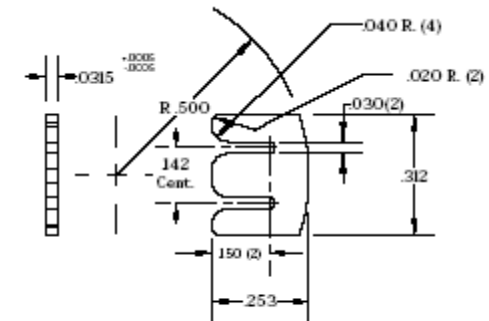

Instant Tap Connectors

Waytek Stock No.	Wire Range	Color	Insulation Maximum O.D.
31575	22-19 with wire stop	Red	.120
31576	18-14 with wire stop	Blue	.140
31577	18-14 no wire stop	White	.140

Uncontrolled Document
Last Revision: 03.02.2020

31576: Blue Tap Connector 18-14 with wire stop

Brass Insert
HTT Part# 10500

Plastic housing

1. Material: Delta Polymers PP-108
2. Color: Uniform Color #32-201 Blue PP-PE

Brass insert

1. Material: Brass Full Hard Temper # 8 hard or spring temper
2. Finish: Electro Tin Plate