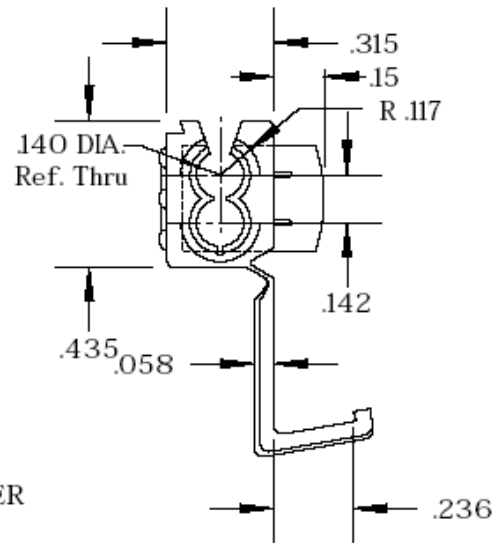

Instant Tap Connectors

Waytek Stock No.	Wire Range	Color	Insulation Maximum O.D.
31575	22-19 with wire stop	Red	.120
31576	18-14 with wire stop	Blue	.140
31577	18-14 no wire stop	White	.140

Uncontrolled Document
Last Revision: 03.02.2020

31576: Blue Tap Connector 18-14 with wire stop

Brass Insert
HTT Part# 10500

Plastic housing

1. Material: Delta Polymers PP-108
2. Color: Uniform Color #32-201 Blue PP-PE

Brass insert

1. Material: Brass Full Hard Temper # 8 hard or spring temper
2. Finish: Electro Tin Plate