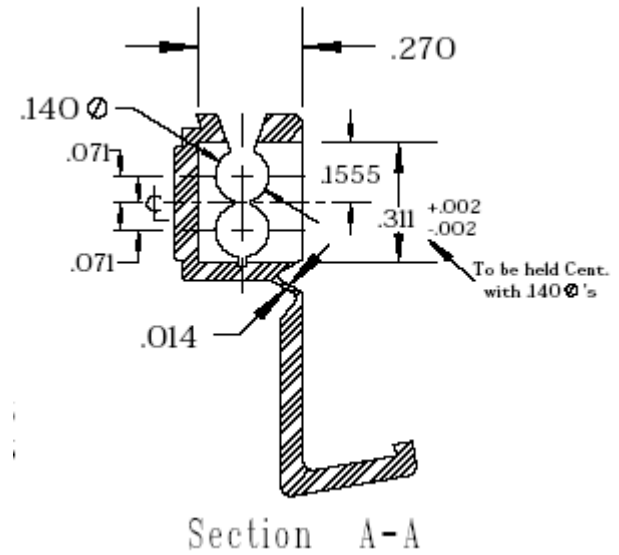

Instant Tap Connectors

Waytek Stock No.	Wire Range	Color	Insulation Maximum O.D.
31575	22-19 with wire stop	Red	.120
31576	18-14 with wire stop	Blue	.140
31577	18-14 no wire stop	White	.140

Uncontrolled Document
Last Revision: 03.02.2020

31576: Blue Tap Connector 18-14 with wire stop

Brass Insert
HTT Part# 10500

Plastic housing

1. Material: Delta Polymers PP-108
2. Color: Uniform Color #32-201 Blue PP-PE

Brass insert

1. Material: Brass Full Hard Temper # 8 hard or spring temper
2. Finish: Electro Tin Plate