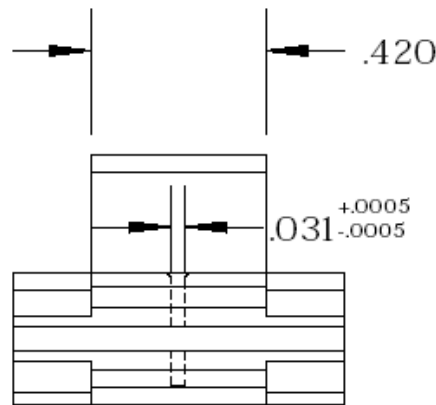

31576: Blue Tap Connector 18-14 with wire stop

Brass Insert
HTT Part# 10500

Plastic housing

1. Material: Delta Polymers PP-108
2. Color: Uniform Color #32-201 Blue PP-PE

Brass insert

1. Material: Brass Full Hard Temper # 8 hard or spring temper
2. Finish: Electro Tin Plate