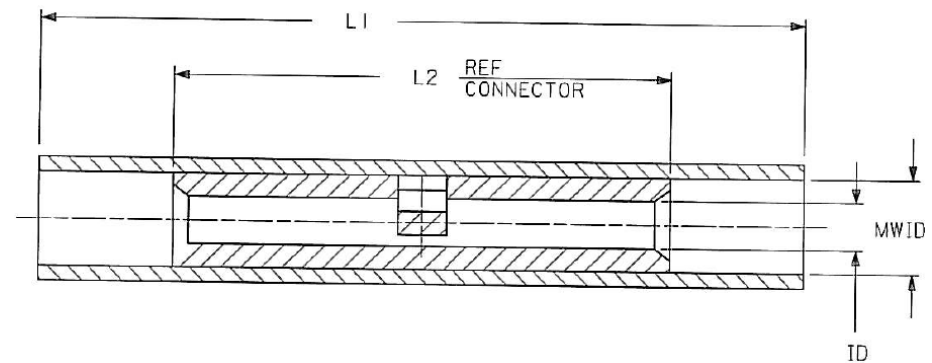

Nylon Insulated Butt Connectors

Wire Ga	Brazed Nylon Stock No.	Insulation Color	ID	L1 Max	L2 Max	MWID
22-18	30760	Red	0.59	1.035	.675	.130
16-14	31760	Blue	.91	1.080	.675	.140
12-10	32760	Yellow	.138	1.300	.827	.223

Features:

- Connector material: tin plated seamless copper
- If necessary: slight flare on one end acceptable for assembly purposes

UNCONTROLLED DOCUMENT
 All information is provided by manufacturer
 Updated 10/1/10