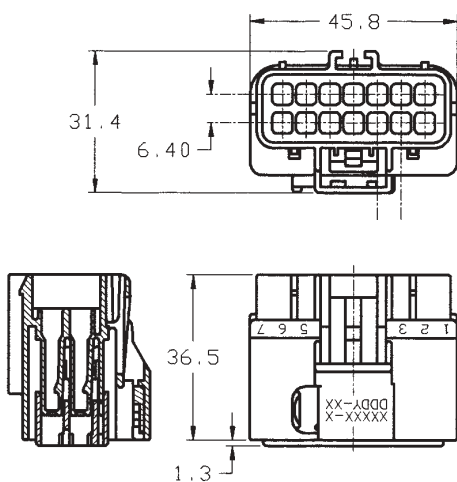

Coupling connectors

Apex

2/3/4/6/10/14 way coupling housings for 2.8 mm terminals

Part Numbers	No. of position	Terminal size	Type	Colour
54200405	4	2.8 mm	Male housing	Black
54200406	4	2.8 mm	Male housing	Light grey
54200407	4	2.8 mm	Male housing	Dark Grey
54200408	4	2.8 mm	Male housing	Natural
54200600	6	2.8 mm	Female housing	Black
54200601	6	2.8 mm	Female housing	Light grey
54200602	6	2.8 mm	Female housing	Dark grey
54200603	6	2.8 mm	Female housing	Natural
54200604	6	2.8 mm	Male housing	Black
54200605	6	2.8 mm	Male housing	Light grey
54200606	6	2.8 mm	Male housing	Dark grey
54200607	6	2.8 mm	Male housing	Natural
54201000	10	2.8 mm	Female housing	Black
54201001	10	2.8 mm	Female housing	Light grey
54201002	10	2.8 mm	Female housing	Light green
54201003	10	2.8 mm	Female housing	Dark green
54201004	10	2.8 mm	Female housing	Orange
54201005	10	2.8 mm	Female housing	Aqua
54201006	10	2.8 mm	Male housing	Black
54201007	10	2.8 mm	Male housing	Light grey
54201008	10	2.8 mm	Male housing	Light green
54201400	14	2.8 mm	Female housing	Black
54201401	14	2.8 mm	Female housing	Light grey
54201402	14	2.8 mm	Female housing	Dark grey
54201403	14	2.8 mm	Female housing	Natural
54201404	14	2.8 mm	Male housing	Black
54201405	14	2.8 mm	Male housing	Light grey

Dimensional characteristics

Coupling connectors

Apex

2/3/4/6/10/14 way coupling housings for 2.8 mm terminals

Dimensional characteristics

Coupling connectors

Apex

2/3/4/6/10/14 way coupling housings for 2.8 mm terminals

Dimensional characteristics

10 way female housing

10 way male housing

14 way female housing

14 way male housing