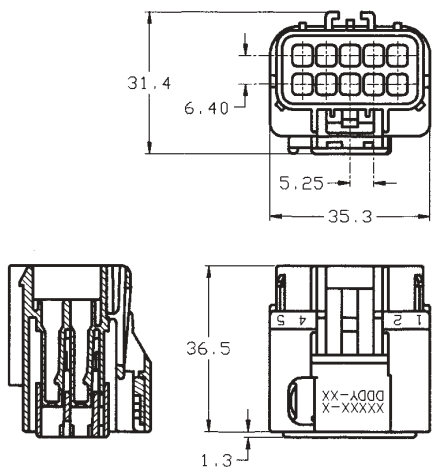

Coupling connectors

Apex

2/3/4/6/10/14 way coupling housings for 2.8 mm terminals

Part Numbers	No. of position	Terminal size	Type	Colour
54200405	4	2.8 mm	Male housing	Black
54200406	4	2.8 mm	Male housing	Light grey
54200407	4	2.8 mm	Male housing	Dark Grey
54200408	4	2.8 mm	Male housing	Natural
54200600	6	2.8 mm	Female housing	Black
54200601	6	2.8 mm	Female housing	Light grey
54200602	6	2.8 mm	Female housing	Dark grey
54200603	6	2.8 mm	Female housing	Natural
54200604	6	2.8 mm	Male housing	Black
54200605	6	2.8 mm	Male housing	Light grey
54200606	6	2.8 mm	Male housing	Dark grey
54200607	6	2.8 mm	Male housing	Natural
54201000	10	2.8 mm	Female housing	Black
54201001	10	2.8 mm	Female housing	Light grey
54201002	10	2.8 mm	Female housing	Light green
54201003	10	2.8 mm	Female housing	Dark green
54201004	10	2.8 mm	Female housing	Orange
54201005	10	2.8 mm	Female housing	Aqua
54201006	10	2.8 mm	Male housing	Black
54201007	10	2.8 mm	Male housing	Light grey
54201008	10	2.8 mm	Male housing	Light green
54201400	14	2.8 mm	Female housing	Black
54201401	14	2.8 mm	Female housing	Light grey
54201402	14	2.8 mm	Female housing	Dark grey
54201403	14	2.8 mm	Female housing	Natural
54201404	14	2.8 mm	Male housing	Black
54201405	14	2.8 mm	Male housing	Light grey

Dimensional characteristics

Coupling connectors

Apex

2/3/4/6/10/14 way coupling housings for 2.8 mm terminals

Dimensional characteristics

Coupling connectors

Apex

2/3/4/6/10/14 way coupling housings for 2.8 mm terminals

Dimensional characteristics

10 way female housing

10 way male housing

14 way female housing

14 way male housing