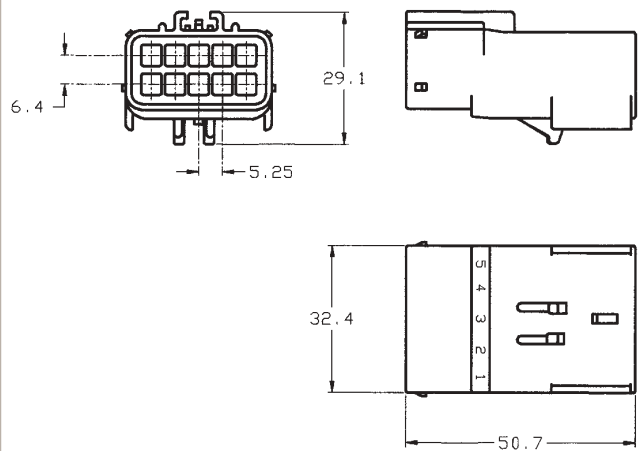

Coupling connectors

Apex

2/3/4/6/10/14 way coupling housings for 2.8 mm terminals

Part Numbers	No. of position	Terminal size	Type	Colour
54200405	4	2.8 mm	Male housing	Black
54200406	4	2.8 mm	Male housing	Light grey
54200407	4	2.8 mm	Male housing	Dark Grey
54200408	4	2.8 mm	Male housing	Natural
54200600	6	2.8 mm	Female housing	Black
54200601	6	2.8 mm	Female housing	Light grey
54200602	6	2.8 mm	Female housing	Dark grey
54200603	6	2.8 mm	Female housing	Natural
54200604	6	2.8 mm	Male housing	Black
54200605	6	2.8 mm	Male housing	Light grey
54200606	6	2.8 mm	Male housing	Dark grey
54200607	6	2.8 mm	Male housing	Natural
54201000	10	2.8 mm	Female housing	Black
54201001	10	2.8 mm	Female housing	Light grey
54201002	10	2.8 mm	Female housing	Light green
54201003	10	2.8 mm	Female housing	Dark green
54201004	10	2.8 mm	Female housing	Orange
54201005	10	2.8 mm	Female housing	Aqua
54201006	10	2.8 mm	Male housing	Black
54201007	10	2.8 mm	Male housing	Light grey
54201008	10	2.8 mm	Male housing	Light green
54201400	14	2.8 mm	Female housing	Black
54201401	14	2.8 mm	Female housing	Light grey
54201402	14	2.8 mm	Female housing	Dark grey
54201403	14	2.8 mm	Female housing	Natural
54201404	14	2.8 mm	Male housing	Black
54201405	14	2.8 mm	Male housing	Light grey

Dimensional characteristics

Coupling connectors

Apex

2/3/4/6/10/14 way coupling housings for 2.8 mm terminals

Dimensional characteristics

Coupling connectors

Apex

2/3/4/6/10/14 way coupling housings for 2.8 mm terminals

Dimensional characteristics

10 way female housing

10 way male housing

14 way female housing

14 way male housing