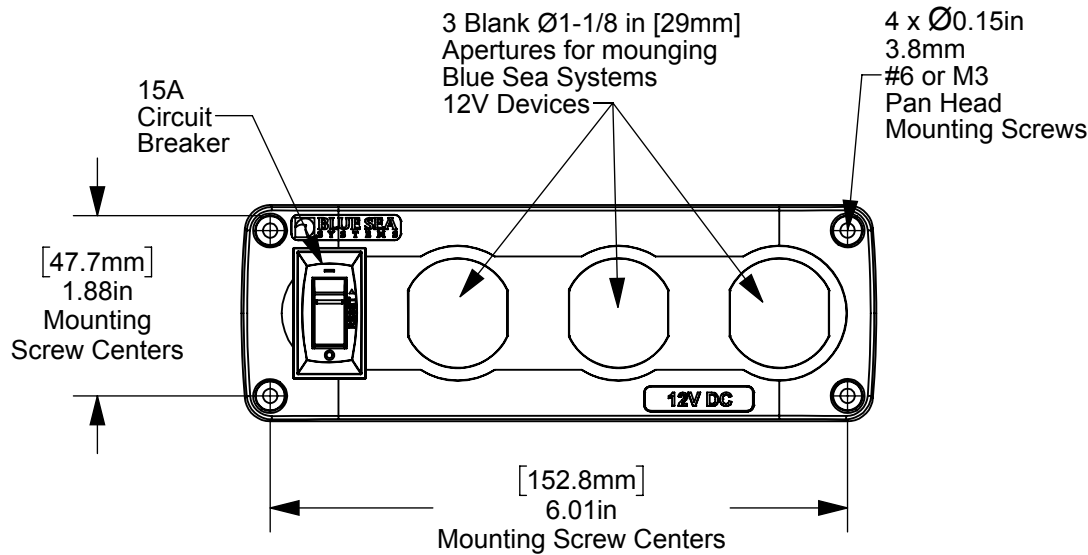

THIS DRAWING AND THE INFORMATION CONTAINED WITHIN IT ARE CONFIDENTIAL AND MAY NOT BE COPIED OR DISCLOSED WITHOUT THE WRITTEN PERMISSION OF BLUE SEA SYSTEMS.

Note 1: Behind panel depth is dependant on which devices are installed.  
Max Depth 3in [76mm]

THIRD ANGLE PROJECTION

**BLUE SEA**  
SYSTEMS

425 Sequoia Drive Bellingham, WA 98226  
Phone (360)738-8230 Fax (360)734-4195

4357 - BelowDeck™ Panel  
15A Circuit Breaker, 3x Blank Apertures

SIZE A	DWG. NO. 4357 - Dimension Drawing	REV. 0A
SCALE 1:2	WEIGHT: --	SHEET 1 OF 1