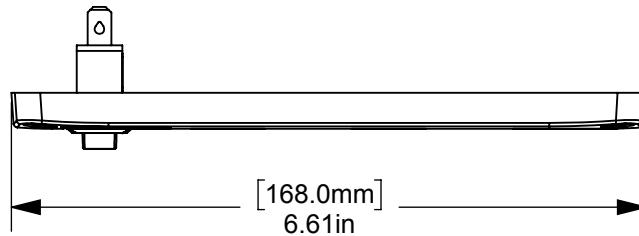

THIS DRAWING AND THE INFORMATION CONTAINED WITHIN IT ARE CONFIDENTIAL AND MAY NOT BE COPIED OR DISCLOSED WITHOUT THE WRITTEN PERMISSION OF BLUE SEA SYSTEMS.

Note 1: Behind panel depth is dependant on which devices are installed.  
Max Depth 3in [76mm]

THIRD ANGLE PROJECTION

**BLUE SEA**  
SYSTEMS

425 Sequoia Drive Bellingham, WA 98226  
Phone (360)738-8230 Fax (360)734-4195

4357 - BelowDeck™ Panel  
15A Circuit Breaker, 3x Blank Apertures

SIZE A	DWG. NO. 4357 - Dimension Drawing	REV. 0A
SCALE 1:2	WEIGHT: --	SHEET 1 OF 1