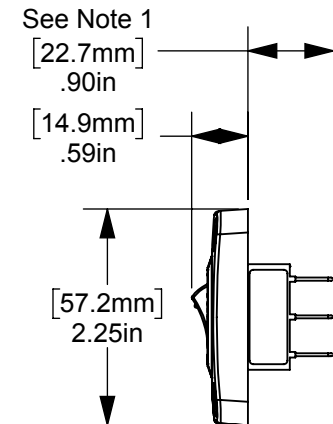

THIS DRAWING AND THE INFORMATION CONTAINED WITHIN IT ARE CONFIDENTIAL AND MAY NOT BE COPIED OR DISCLOSED WITHOUT THE WRITTEN PERMISSION OF BLUE SEA SYSTEMS.

Note 1: Behind panel depth is dependant on which devices are installed.  
Max Depth 3in [76mm]

THIRD ANGLE PROJECTION

**BLUE SEA**  
SYSTEMS

425 Sequoia Drive Bellingham, WA 98226  
Phone (360)738-8230 Fax (360)734-4195

4357 - BelowDeck™ Panel  
15A Circuit Breaker, 3x Blank Apertures

SIZE A	DWG. NO. 4357 - Dimension Drawing	REV. 0A
SCALE 1:2	WEIGHT: --	SHEET 1 OF 1